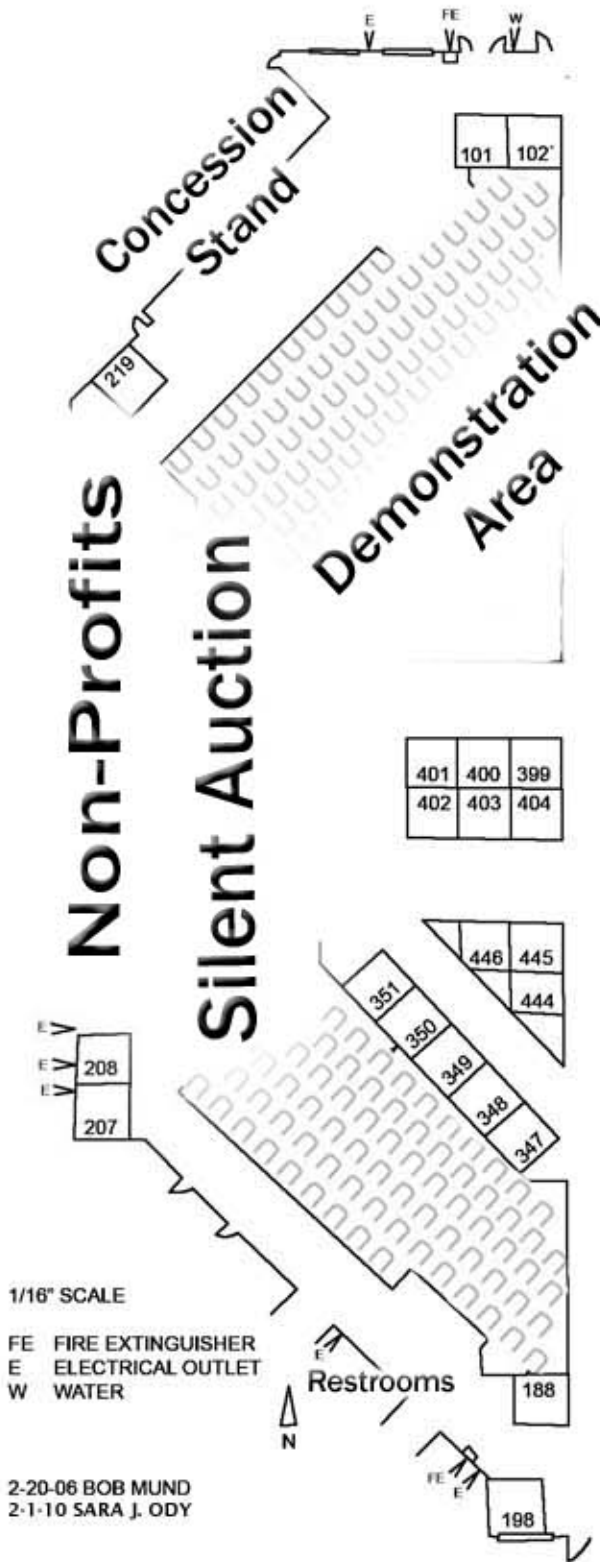

Non-Profits Silent Auction

Demonstration Area

1/16" SCALE
 FE FIRE EXTINGUISHER
 E ELECTRICAL OUTLET
 W WATER

2-20-06 BOB MUND
 2-1-10 SARA J. ODY

HC Entrance + Plant & Pkg Pick-up

Plant Drop-off & Holding

2-20-06 BOB MUND
 2-1-10 SARA J. ODY