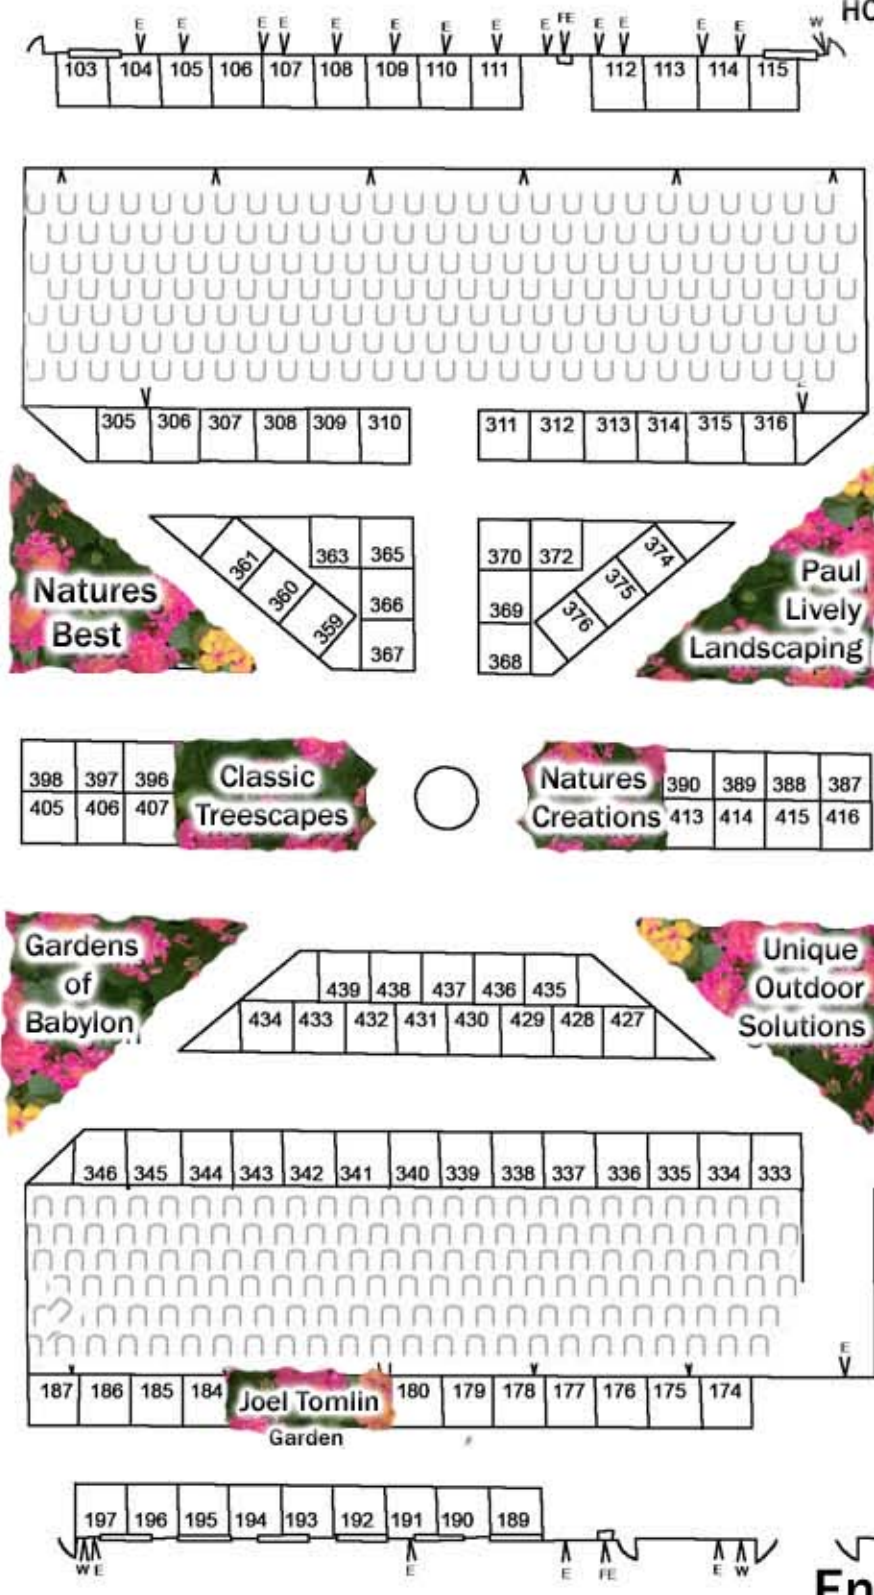

Non-Profits Silent Auction

Demonstration Area

1/16" SCALE
 FE FIRE EXTINGUISHER
 E ELECTRICAL OUTLET
 W WATER

2-20-06 BOB MUND
 2-1-10 SARA J. ODY

HC Entrance + Plant & Pkg Pick-up

Plant Drop-off & Holding

2-20-06 BOB MUND
 2-1-10 SARA J. ODY